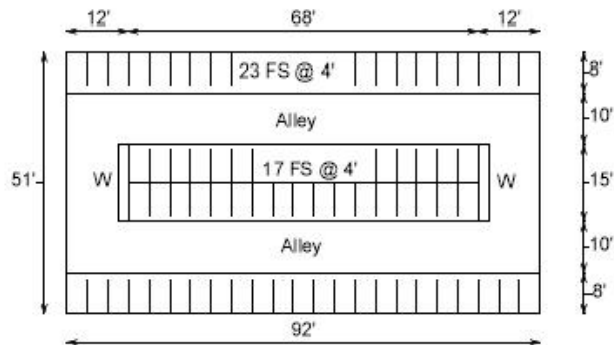

2 Row Free Stall, No Feeding  
 26' x 160' = 4,160 s.f.  
 78 cows  
 53 s.f./ cow

4 Row Freestall, No Feeding  
 51' x 92' = 4,692 s.f.  
 80 cows  
 59 s.f./ cow

3 Row Freestall, No Feeding  
 43' x 120' = 5,160 s.f.  
 78 cows  
 66 s.f./ cow

2 Row Freestall, Inside Feeding  
 26' x 160' = 4,160 s.f.  
 51 cows  
 81 s.f./ cow

2 Row Freestall, Inside Feeding  
 48' x 160' = 7,680 s.f.  
 80 cows  
 96 s.f./ cow

Figure 4. Freestall Pen Layouts with and without Feeding.

Figure 5. Bedded Pack or Freestall Pen Layouts with Feeding