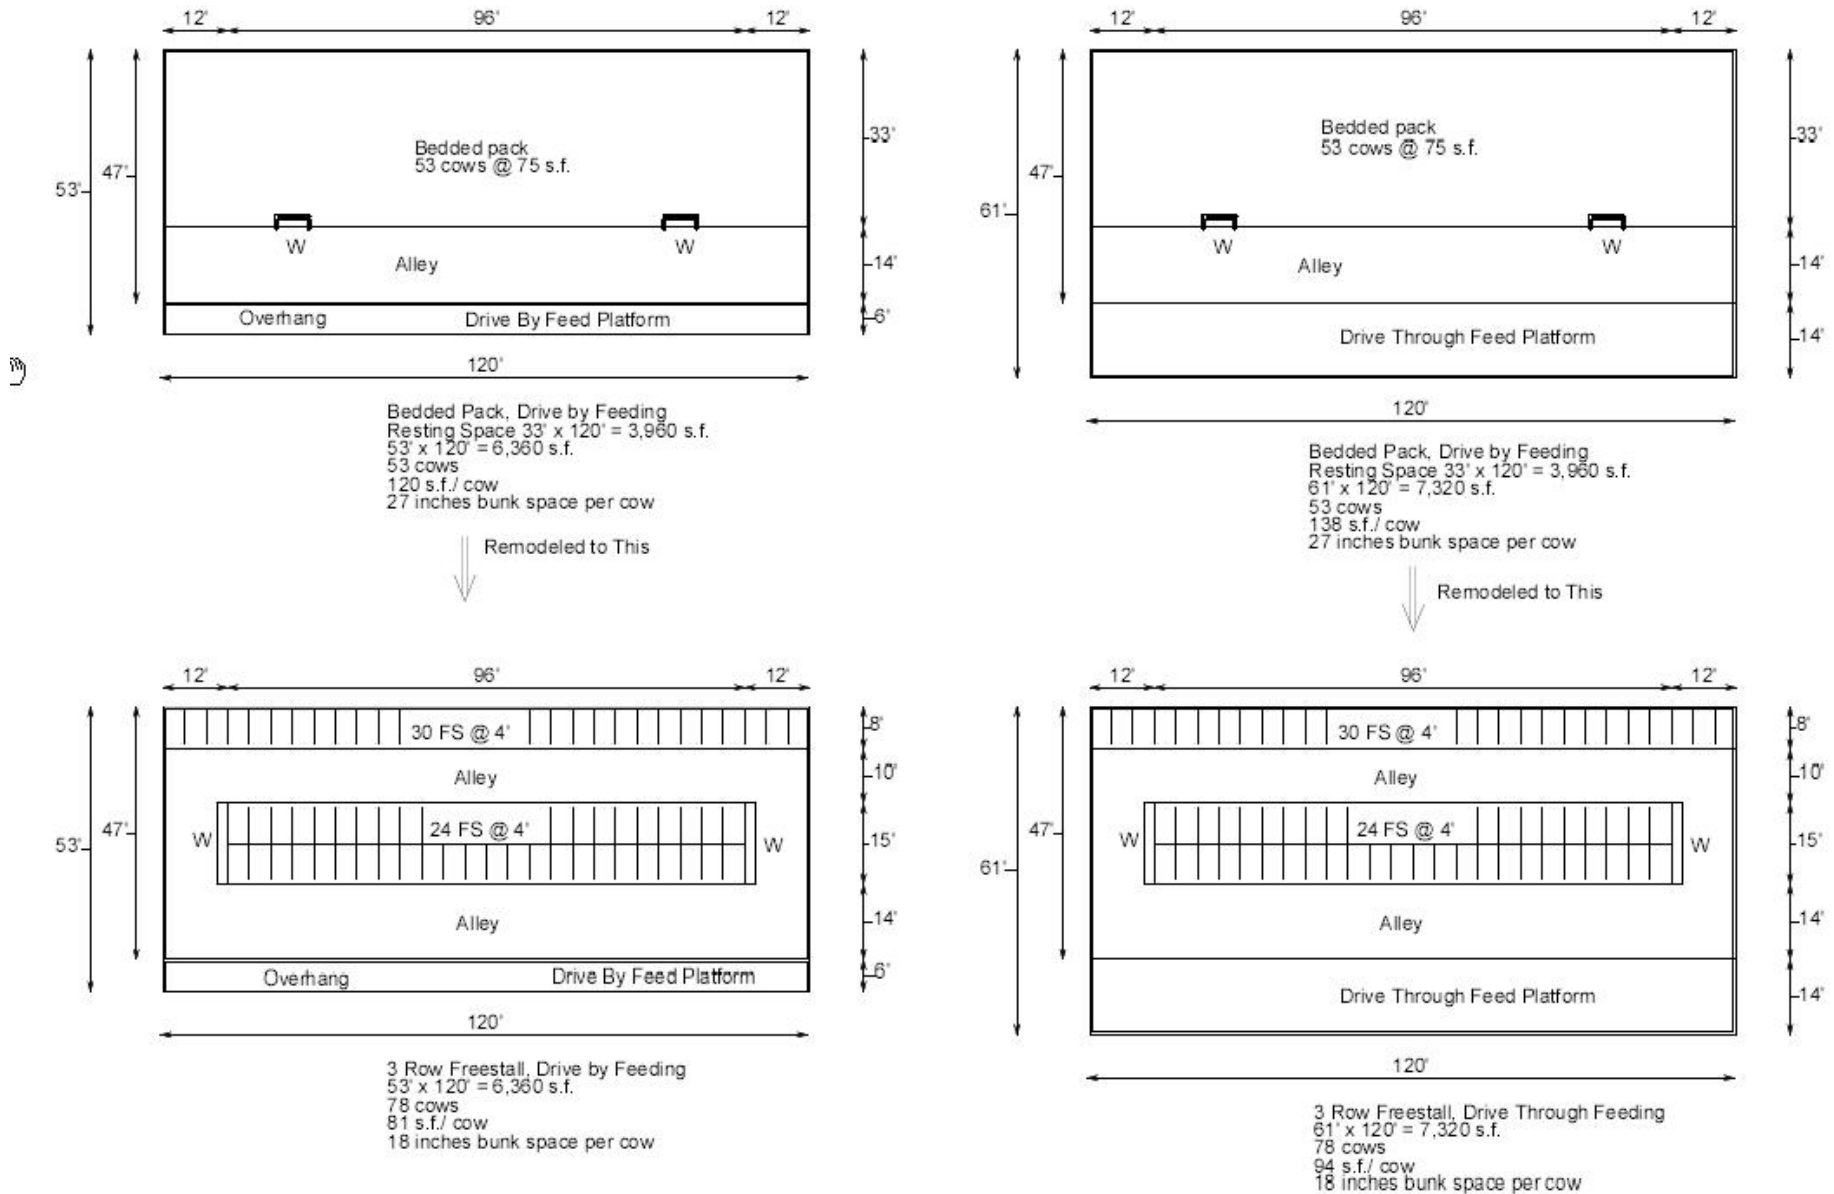

2 Row Free Stall, No Feeding  
 26' x 160' = 4,160 s.f.  
 78 cows  
 53 s.f./ cow

4 Row Freestall, No Feeding  
 51' x 92' = 4,692 s.f.  
 80 cows  
 59 s.f./ cow

3 Row Freestall, No Feeding  
 43' x 120' = 5,160 s.f.  
 78 cows  
 66 s.f./ cow

2 Row Freestall, Inside Feeding  
 26' x 160' = 4,160 s.f.  
 51 cows  
 81 s.f./ cow

2 Row Freestall, Inside Feeding  
 48' x 160' = 7,680 s.f.  
 80 cows  
 96 s.f./ cow

Figure 4. Freestall Pen Layouts with and without Feeding.

Figure 5. Bedded Pack or Freestall Pen Layouts with Feeding