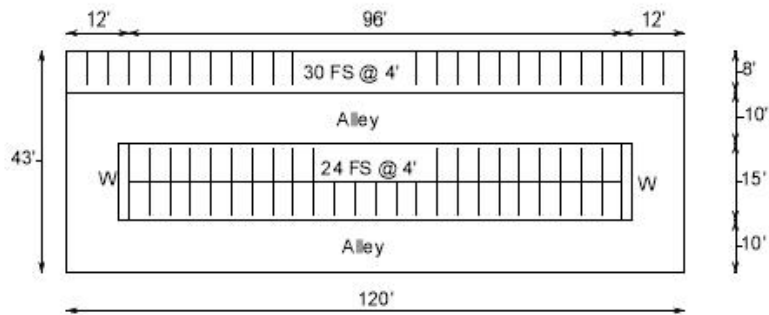

2 Row Free Stall, No Feeding  
 26' x 160' = 4,160 s.f.  
 78 cows  
 53 s.f./ cow

4 Row Freestall, No Feeding  
 51' x 92' = 4,692 s.f.  
 80 cows  
 59 s.f./ cow

3 Row Freestall, No Feeding  
 43' x 120' = 5,160 s.f.  
 78 cows  
 66 s.f./ cow

2 Row Freestall, Inside Feeding  
 26' x 160' = 4,160 s.f.  
 51 cows  
 81 s.f./ cow

2 Row Freestall, Inside Feeding  
 48' x 160' = 7,680 s.f.  
 80 cows  
 96 s.f./ cow

Figure 4. Freestall Pen Layouts with and without Feeding.

Figure 5. Bedded Pack or Freestall Pen Layouts with Feeding