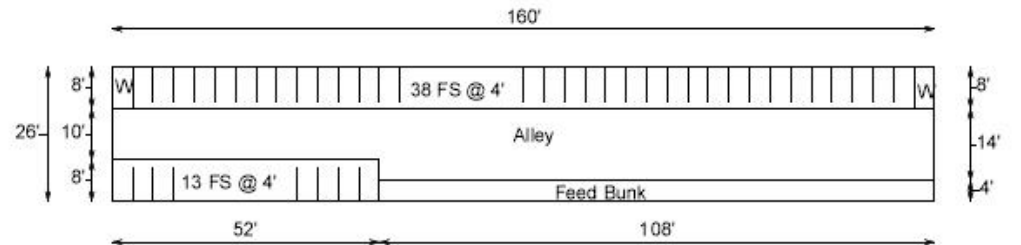

2 Row Free Stall, No Feeding  
 26' x 160' = 4,160 s.f.  
 78 cows  
 53 s.f./ cow

4 Row Freestall, No Feeding  
 51' x 92' = 4,692 s.f.  
 80 cows  
 59 s.f./ cow

3 Row Freestall, No Feeding  
 43' x 120' = 5,160 s.f.  
 78 cows  
 66 s.f./ cow

2 Row Freestall, Inside Feeding  
 26' x 160' = 4,160 s.f.  
 51 cows  
 81 s.f./ cow

2 Row Freestall, Inside Feeding  
 48' x 160' = 7,680 s.f.  
 80 cows  
 96 s.f./ cow

Figure 4. Freestall Pen Layouts with and without Feeding.

Figure 5. Bedded Pack or Freestall Pen Layouts with Feeding