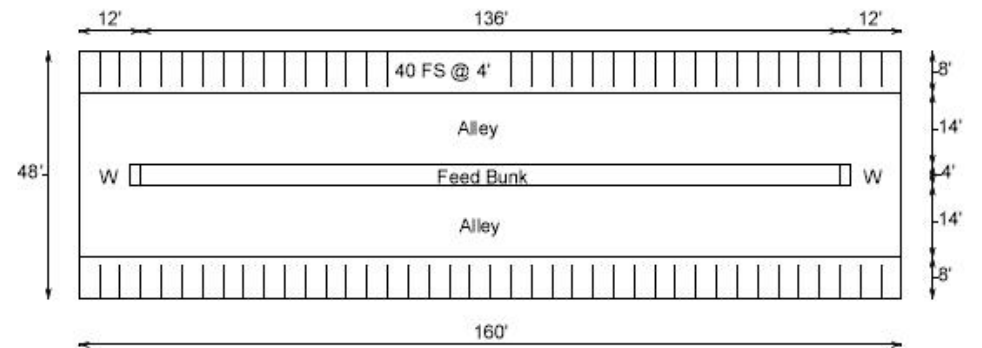

2 Row Free Stall, No Feeding  
 26' x 160' = 4,160 s.f.  
 78 cows  
 53 s.f./ cow

4 Row Freestall, No Feeding  
 51' x 92' = 4,692 s.f.  
 80 cows  
 59 s.f./ cow

3 Row Freestall, No Feeding  
 43' x 120' = 5,160 s.f.  
 78 cows  
 66 s.f./ cow

2 Row Freestall, Inside Feeding  
 26' x 160' = 4,160 s.f.  
 51 cows  
 81 s.f./ cow

2 Row Freestall, Inside Feeding  
 48' x 160' = 7,680 s.f.  
 80 cows  
 96 s.f./ cow

Figure 4. Freestall Pen Layouts with and without Feeding.

Figure 5. Bedded Pack or Freestall Pen Layouts with Feeding